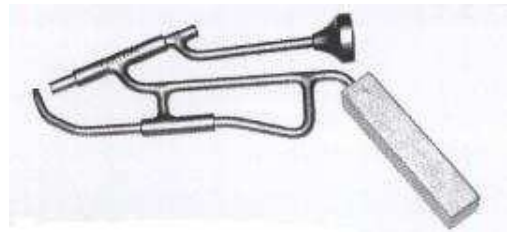

ORTHON MISCELLANEOUS STOCK

MISC-001 RECTANGAL LOCATOR 5.0MM
MISC-002 RECTANGAL LOCATOR 6.0MM

MISC-002 SACRUM DRILL GUIDE

MISC-003 RECTANGLE BENDER 5.0MM MISC-004
RECTANGLE BENDER 6.0MM

PAKISTAN

MISC-029

CANNULATED WRENCH FOR MOORE PINS

MISC-030
MISC-031
MISC-032

BOHLAR STERIP SMALL
BOHLAR STERIP MEDIUM
BOHLAR STERIP LARGE

MISC-033
MISC-034

GIGLI SAW HANDLE
GIGLIWIRE SAW 300MM LENGTH MISC-035
GIGLIWIRE SAW 400MM LENGTH MISC-036
GIGLIWIRE SAW 500MM LENGTH

MISC-037

LOWMAN BONE CLAMP 200MM LENGTH

PAKISTAN

MISC-038 MODIFIED LOWMAN BONE CLAMP, 200MM LENGTH

MISC-039
MISC-040

LANE BONE HOLDING 330MM LENGTH
LANE BONE HOLDING 430MM LENGTH

MISC-041

PLASTER SHEAR 380MM

Red Stone®
GROUPS

MISC-042

CAST SPREADER

CLAMP ASSEMBLY

MISC-043 SINGLE SWIVEL
MISC-044 DOUBLE SWIVEL

PULLY

MISC-045 SINGLE
MISC-046 DOUBLE
(NEEDLE BEARINGS ARE USED FOR PULLEYS)

MISC-047 ROPE HOLDER