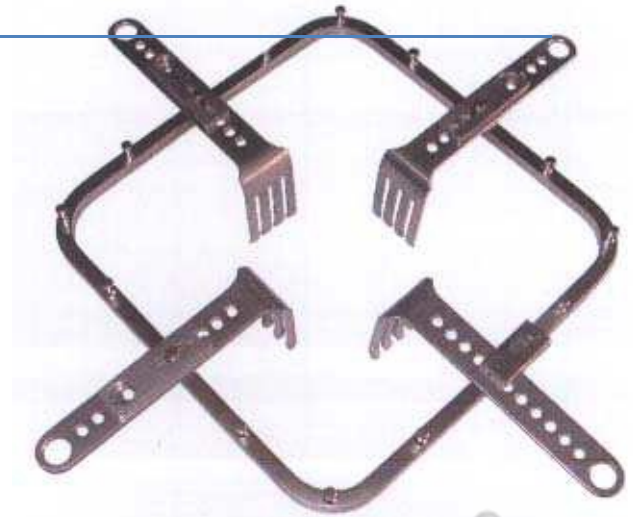

ORTHON SELF-RETAINING RETRACTOR, SYSTEM. (FREE ASSISTING)

SQUARE FRAME

SRS-001
SRS-002
SRS-003

FRAME
BLADE
BLADE LOCKING

STANDARD FRAME

SRS-004
SRS-005
SRS-006

FRAME
BLADE
BLADE LOCKING

SRS-007

SQUARE FRAME

SRS-008

STANDARD FRAME

SRS-009

BLADE

Red Stone®
GROUPS

SRS-010

BALDE

SRS-011

BLADE LOCKING

ORTHON CHARNLEY INITIAL INCISION RETRACTOR

OCR-001 CHARNLEY RETRACTER
(FRAME, WEIGHT, BLADE 30/30MM)

OCR-002 WEIGHT

OCR-003 FRAME

OCR-004

BLADE, 30MM/30MM

OCR-005

BLADE, 30MM/60MM

OCR-006

BLADE, 30MM/90MM