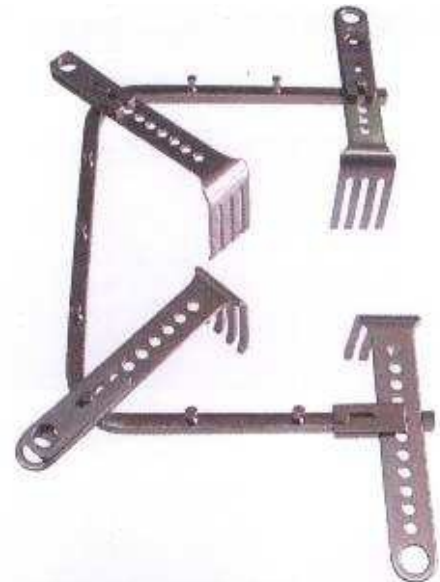

ORTHON SELF-RETAINING RETRACTOR, SYSTEM. (FREE ASSISTING)

SQUARE FRAME

SRS-001
SRS-002
SRS-003

FRAME
BLADE
BLADE LOCKING

STANDARD FRAME

SRS-004
SRS-005
SRS-006

FRAME
BLADE
BLADE LOCKING

SRS-007

SQUARE FRAME

SRS-008

STANDARD FRAME

SRS-009

BLADE

Red Stone®
GROUPS

SRS-010

BALDE

SRS-011

BLADE LOCKING

ORTHON CHARNLEY INITIAL INCISION RETRACTOR

OCR-001 CHARNLEY RETRACTER
(FRAME, WEIGHT, BLADE 30/30MM)

OCR-002 WEIGHT

OCR-003 FRAME

OCR-004

BLADE, 30MM/30MM

OCR-005

BLADE, 30MM/60MM

OCR-006

BLADE, 30MM/90MM